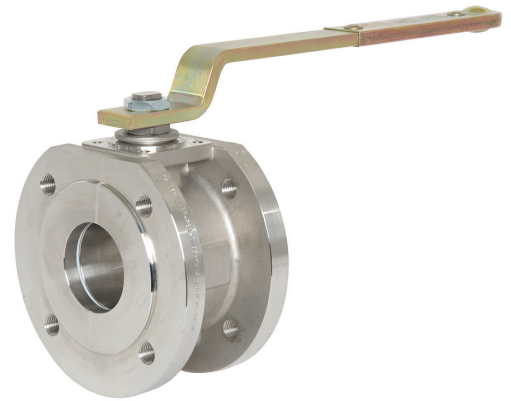

WAFER TYPE BALL VALVE

FlowBiz brand wafer type ball valves are one of the most suitable options for compact space. Wafer type Ball Valves are low on space plus provides all the benefits of the flange end ball valve while reducing the cost and weight. FlowBiz Wafer type Ball Valve comes with inbuilt flange tapping that can be installed between flanges with the help of bolts.

FlowBiz wafer type ball valve is usually a one-piece design and floating ball type. FlowBiz Wafer type Ball Valves are available in both cast and forged material of construction, ranging from DN15 to DN 100, in 150 Class to 900 Class pressure rating. Testing standard as per BS-6755 and API-607

Size Range : 1 inch to 4 inch (25mm to 100mm)

End Connection : Wafer Type

Item	Type of Test	Testing Pressure	Working Pressure	Operating Temperature (High Temp. On Request)
Valve Body Flanged 150#	Hydraulic	450 PSIG	315 PSIG	Max. 180 ° C

Standard

Design and Manufacturing : ASME B 16.34 / API 6D
Valve Face to Face Dimension : As per Manufacturer
Flange Standard Conformity : ASME B 16.5 Class 150
Inspection & Testing : API 598 / FCI - 70-2 / BS EN 12266-1