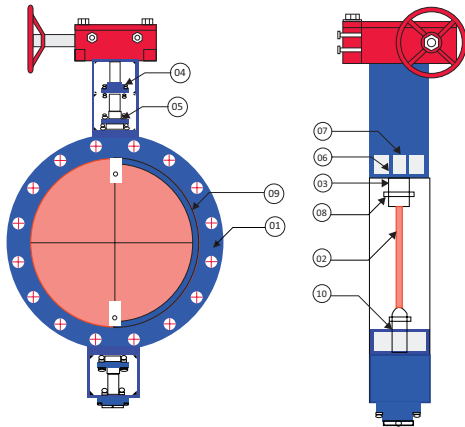

## Double Flange Damper Valve (Fabricated)

Damper Butterfly Valves are suitable for application where the leakage is not all important. Damper Butterfly Valve also the best option for isolating damper for flue-gas scrubbers. FlowBiz Damper Butterfly Valves are lightweight, easy, rapidly actuated, and often relatively low in cost. The drive for a butterfly damper is also simple, requiring only 90° of motion.

**Size Range : 8 inch to 80 inch (200mm to 2000mm)**

PRESSURE / TEMPERATURE	
WORKING RATING	5 KG/CM <sup>2</sup>
TEMPERATURE	UPTO 1200 °C

No.	Description	Material	Qty.
1	Body	IS 2062 Gr.B	01
2	Disc	IS 2062 Gr.B	01
3	Shaft	AISI 410	01
4	Bearing	Standard	02
5	Gland Pata	IS 2062 Gr.B	02
6	Teflon Bush	Teflon	02
7	Graphite Ring	Graphite	02
8	Hex Bolt	S.S. 202 / S.S. 304	02
9	Seat Ring	IS 2062 Gr.B	02
10	Bottom Shaft	AISI 410	01